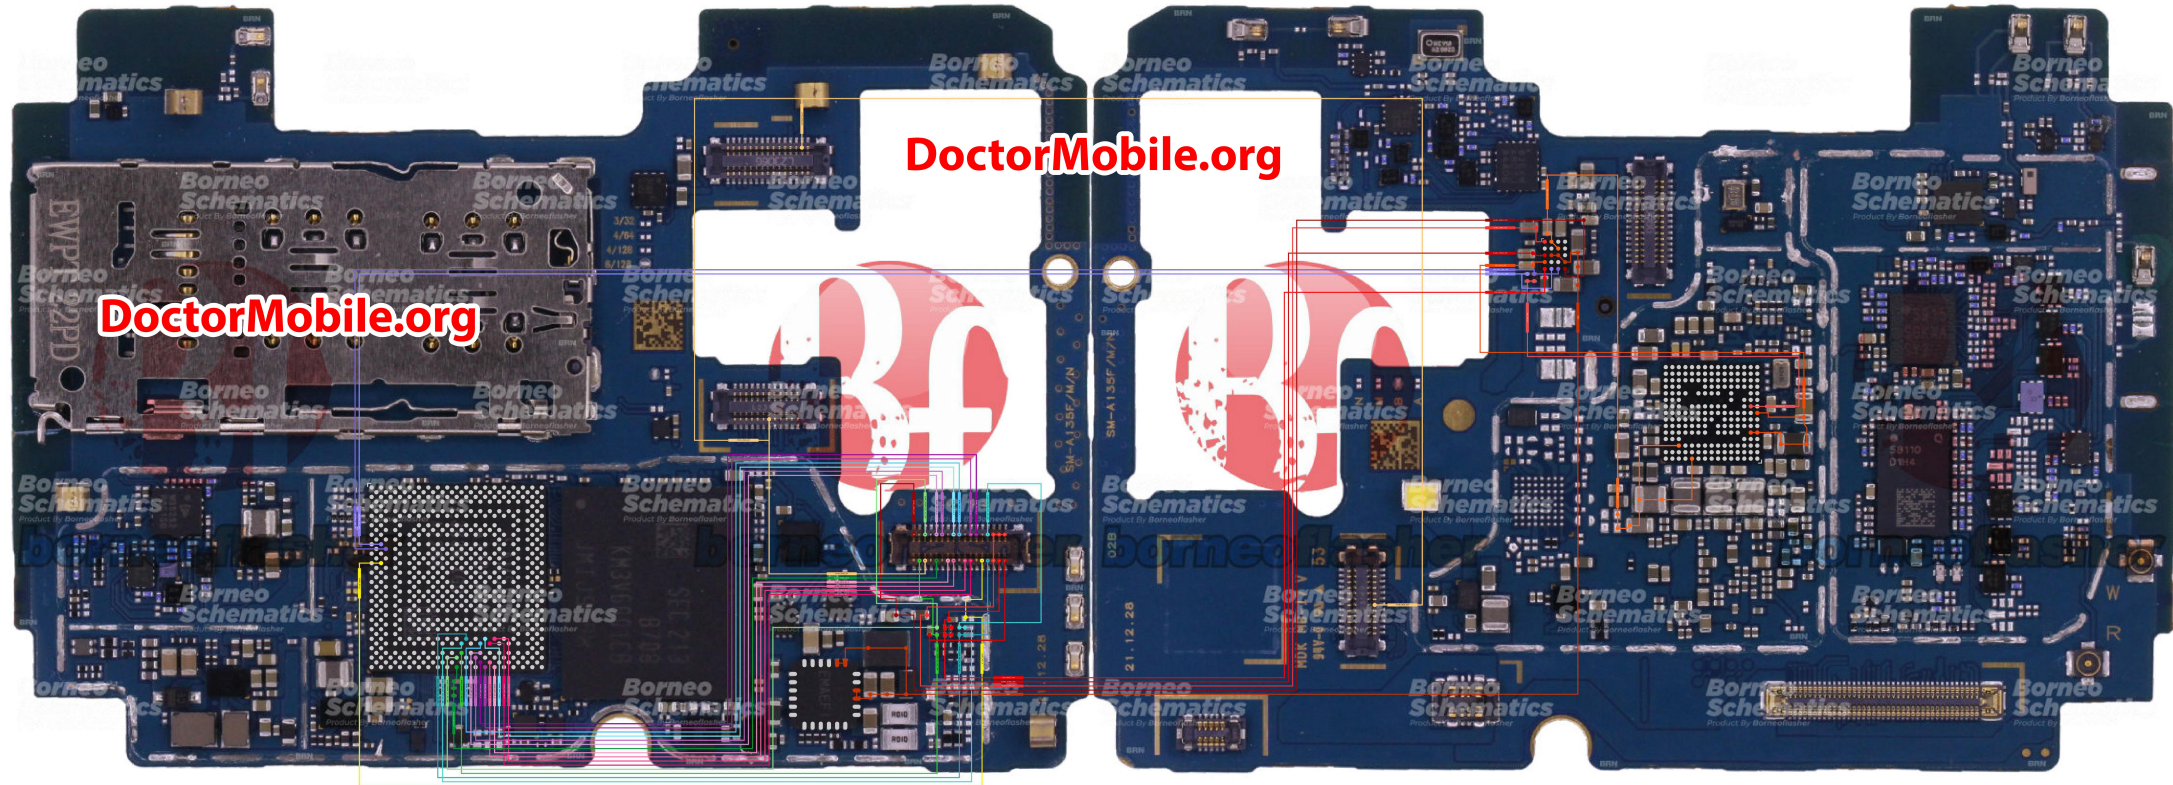

SAMSUNG SM-A135

BACK CAMERA 50 MP (WIDE)

TOP

BOTTOM

DoctorMobile.org

DoctorMobile.org

RCAM1_AVDD1_2P9
RCAM1_AFVDD_2P8
CAM_VDDIO_1P8
RCAM1_DVDD_1P1
VDD_1P8_AP
VBAT
VDD_MLDO_2P0
VDD_LLDO_1P3

RCAM1_RCAM2_MCLK
RCAM1_SENSOR_I2C_SDA_1P8
RCAM1_SENSOR_I2C_SCL_1P8
RCAM1_RST_N
FSYNC_MAIN_OUT
CAM_PMIC_SDA_1P8
CAM_PMIC_SCL_1P8

RCAM1_FCAM_EEP_I2C_SDA_1P8
RCAM1_FCAM_EEP_I2C_SCL_1P8
RCAM1_MIPI_D0_P
RCAM1_MIPI_D0_N
RCAM1_MIPI_D1_P
RCAM1_MIPI_D1_N

RCAM1_MIPI_CLK_P
RCAM1_MIPI_CLK_N
RCAM1_MIPI_D2_P
RCAM1_MIPI_D2_N
RCAM1_MIPI_D3_P
RCAM1_MIPI_D3_N